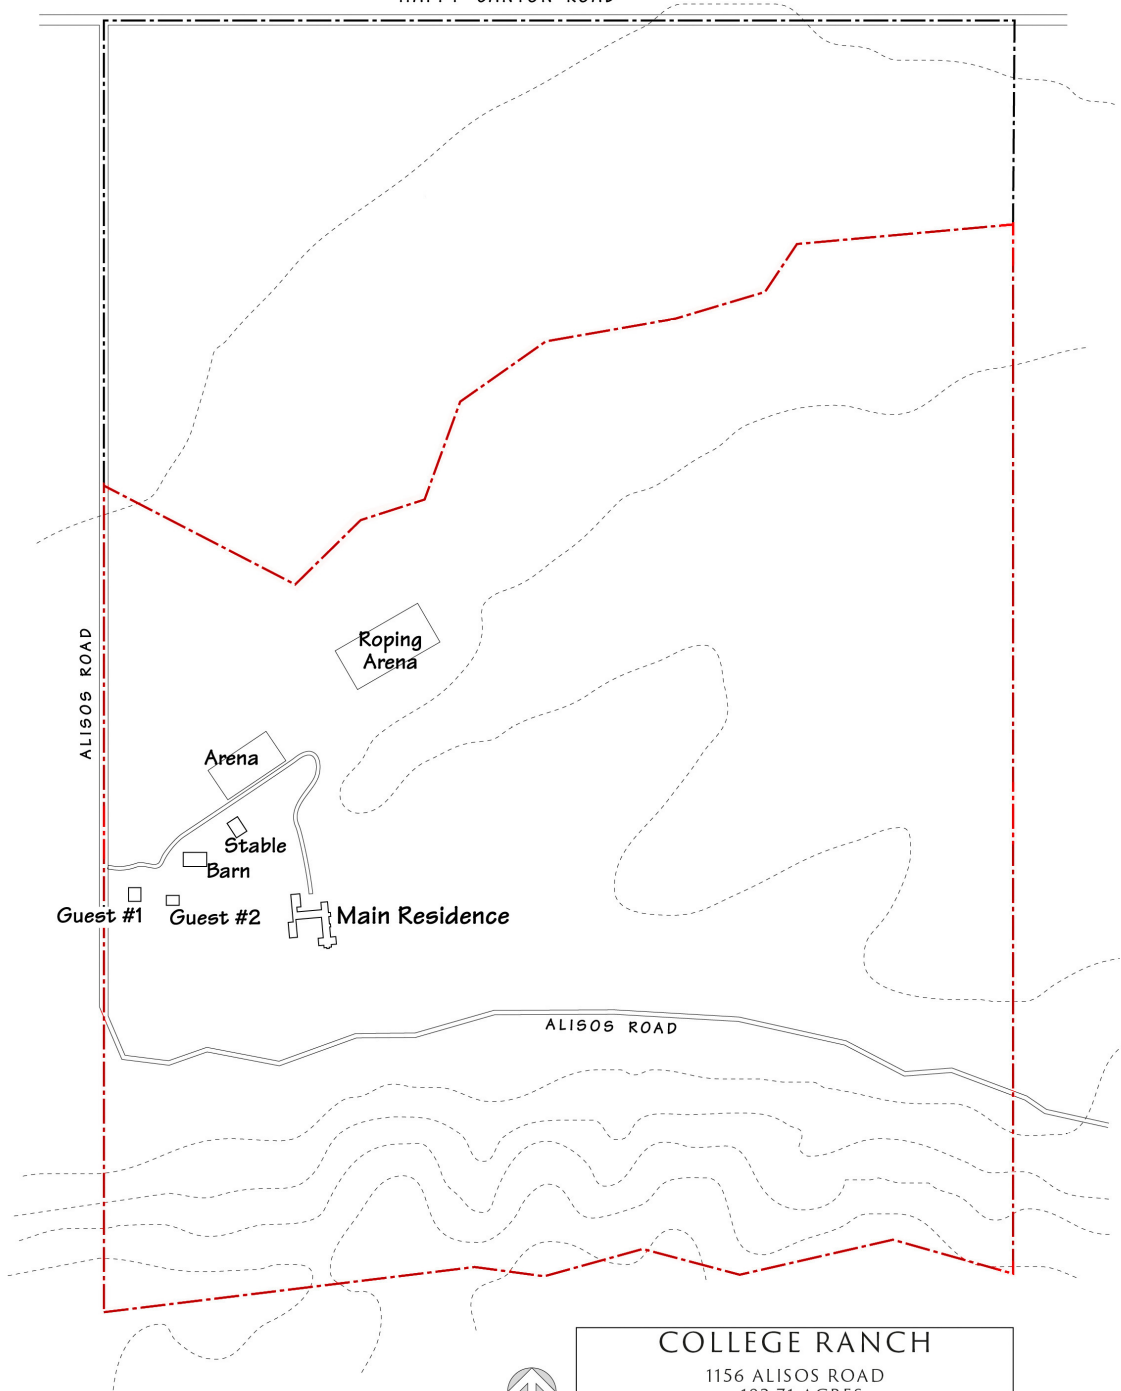

HAPPY CANYON ROAD

COLLEGE RANCH

1156 ALISOS ROAD
~192.71 ACRES

APN 141-250-127