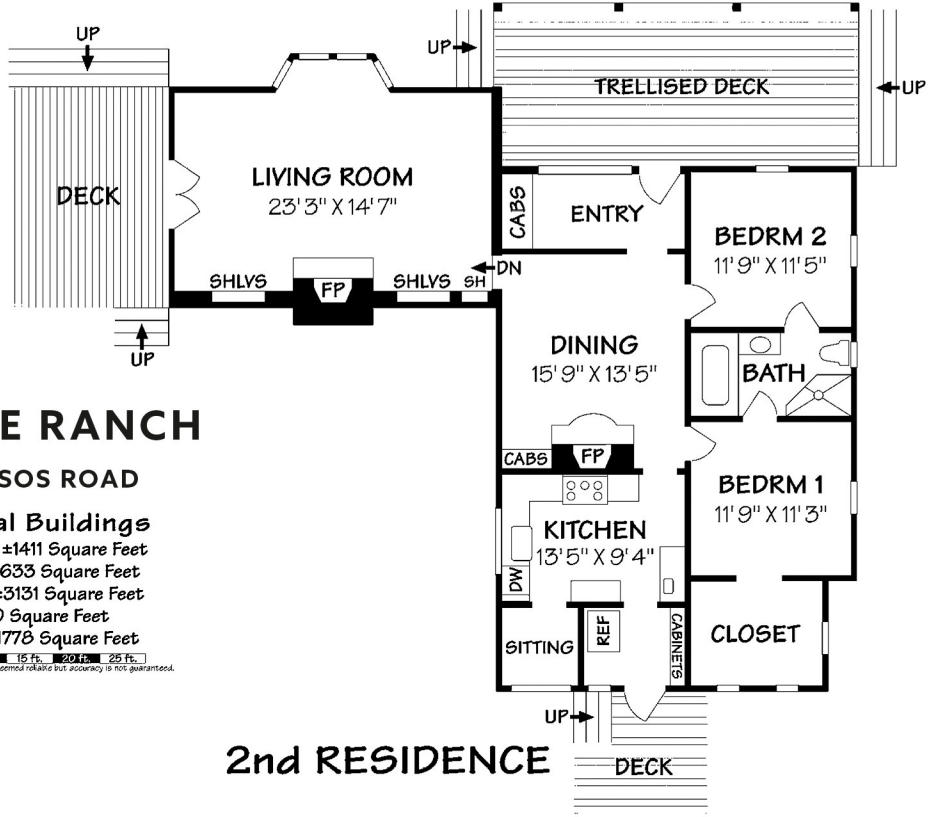

COLLEGE RANCH

1156 ALISOS ROAD

- Additional Buildings
- 2nd Residence ±1411 Square Feet
- Bunk House ±633 Square Feet
- Vintage Barn ±3131 Square Feet
- Loft ±1190 Square Feet
- Horse Barn ±1778 Square Feet

Scale: 5 ft., 10 ft., 15 ft., 20 ft., 25 ft.