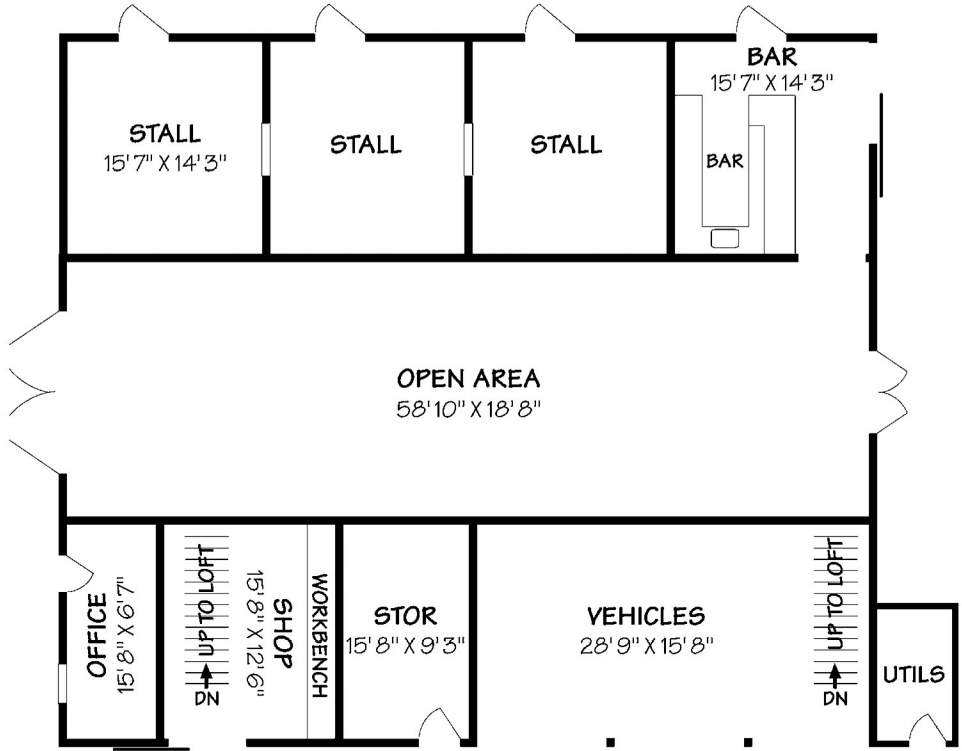

VINTAGE BARN